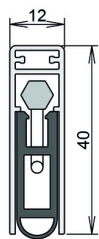

Kältefeind WS

Product image

Cross section drawing

Details

Article number	1-682
Product description	<ul style="list-style-type: none"> → KÄLTEFEIND WS → Cost-effective version, for in-groove mounting only → Surface: Aluminium, natural → installed in a groove

Function

Door leaf material

Technical data

Maximum length (mm)	1285
Minimum length (mm)	310
Standard lengths (mm)	708 , 833 , 958 , 1083 , 1208
Reducibility	0
Actuation	Single actuation
Maintenance free	Yes