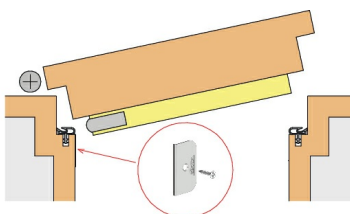

Kältefeind WS

Product image

Cross section drawing

Details

Article number	1-682
Product description	<ul style="list-style-type: none"> → KÄLTEFEIND WS → Cost-effective version, for in-groove mounting only → Surface: Aluminium, natural → installed in a groove

Function

Door leaf material

Technical data

Maximum length (mm)	1285
Minimum length (mm)	310
Standard lengths (mm)	708 , 833 , 958 , 1083 , 1208
Reducibility	0
Actuation	Single actuation
Maintenance free	Yes