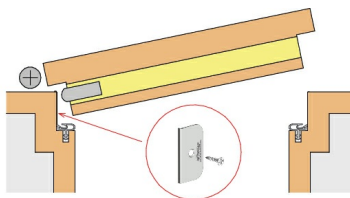

Kältefeind WS

Product image

Cross section drawing

Details

Article number	1-682
Product description	<ul style="list-style-type: none"> → KÄLTEFEIND WS → Cost-effective version, for in-groove mounting only → Surface: Aluminium, natural → installed in a groove

Function

Door leaf material

Technical data

Maximum length (mm)	1285
Minimum length (mm)	310
Standard lengths (mm)	708 , 833 , 958 , 1083 , 1208
Reducibility	0
Actuation	Single actuation
Maintenance free	Yes