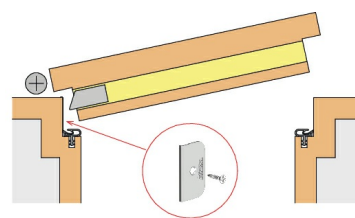

Stadi L-24/20 ES

Product image

Cross section drawing

Details

<i>Article number</i>	1-896
<i>Product description</i>	<ul style="list-style-type: none"> → STADI L-24/20 ES → Automatic height and level compensation → Bracketless slide-on installation
<i>Function</i>	hinged door
<i>Door leaf material</i>	Wood Metal

Technical data

<i>Maximum length (mm)</i>	2050
<i>Minimum length (mm)</i>	250
<i>Standard lengths (mm)</i>	708 , 833 , 958 , 1083 , 1208
<i>Reducibility</i>	150
<i>Actuation</i>	Single actuation
<i>Maximum travel (mm)</i>	13
<i>Maintenance free</i>	Yes