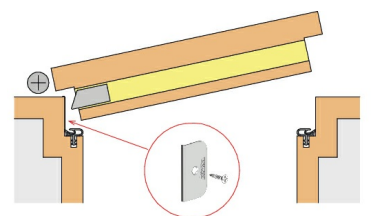

Stadi L-24/20 WS

Product image

Cross section drawing

Details

<i>Article number</i>	1-603
<i>Product description</i>	<ul style="list-style-type: none"> → STADI L-24/20 WS → Automatic height and level adjustment → Sound reduction value > 50 dB → Optional set-up for Ø 10 mm standard flush bolt → Optional set-up for flush bolt → Optional silicone-free, self-extinguishing hard/soft profile → Actuator: on hinge side → Actuator: on the lock side
<i>Function</i>	hinged door
<i>Door leaf material</i>	Wood Metal

Technical data

<i>Maximum length (mm)</i>	2000
<i>Minimum length (mm)</i>	260
<i>Standard lengths (mm)</i>	750 , 900 , 1050 , 1200
<i>Reducibility</i>	150
<i>Groove width x height (mm)</i>	24 x 20
<i>Actuation</i>	Single actuation
<i>Maximum travel (mm)</i>	16
<i>Maintenance free</i>	Yes