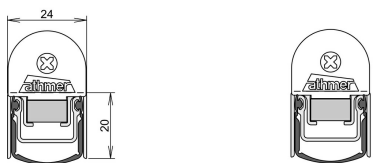

Stadi L-24/20 WS

Product image

Cross section drawing

Details

<i>Article number</i>	1-603
<i>Product description</i>	<ul style="list-style-type: none"> → STADI L-24/20 WS → Automatic height and level adjustment → Sound reduction value > 50 dB → Optional set-up for Ø 10 mm standard flush bolt → Optional set-up for flush bolt → Optional silicone-free, self-extinguishing hard/soft profile → Actuator: on hinge side → Actuator: on the lock side
<i>Function</i>	hinged door
<i>Door leaf material</i>	Wood Metal

Technical data

<i>Maximum length (mm)</i>	2000
<i>Minimum length (mm)</i>	260
<i>Standard lengths (mm)</i>	750 , 900 , 1050 , 1200
<i>Reducibility</i>	150
<i>Groove width x height (mm)</i>	24 x 20
<i>Actuation</i>	Single actuation
<i>Maximum travel (mm)</i>	16
<i>Maintenance free</i>	Yes