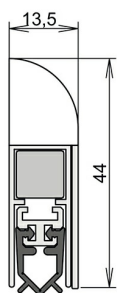

Wind-Ex weiss

Product image

Cross section drawing

Details

Article number	1-311
Function	hinged door
Door leaf material	Wood Metal

Technical data

Maximum length (mm)	1335
Minimum length (mm)	235
Standard lengths (mm)	735 , 860 , 985 , 1110
Reducibility	125
Actuation	Single actuation
Maximum travel (mm)	11
Surface finish	weiss lackiert
Maintenance free	Yes

Installation

Mounting type	Screw on in front of
Accessories	art. no. 5955