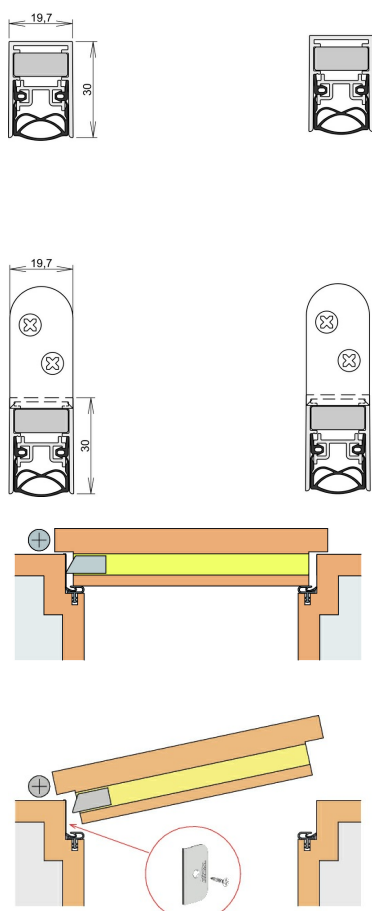

Schall-Ex Ultra WS einseitig

Product image

Cross section drawing

Details

Article number	1-291
Product description	<ul style="list-style-type: none"> → SCHALL-EX ULTRA WS → Actuation on the hinge side with automatic height and level adjustment → Lock-side actuation, Minimal pressure required for actuation → Self-adjusting with overload protection → Tested in accordance with EN 1670 → For fitting: in the groove → Actuator: Hinge side and lock side
Function	hinged door hinged gate
Door leaf material	Wood Metal

Technical data

Maximum length (mm)	2000
Minimum length (mm)	220
Standard lengths (mm)	708 , 833 , 958 , 1083 , 1208
Reducibility	125
Groove width x height (mm)	20 x 30
Actuation	Single actuation
Maximum travel (mm)	12
Surface finish	silber elox (C-0)
Maintenance free	Yes

Installation

Mounting type	In-groove
Accessories	art. no. 5610